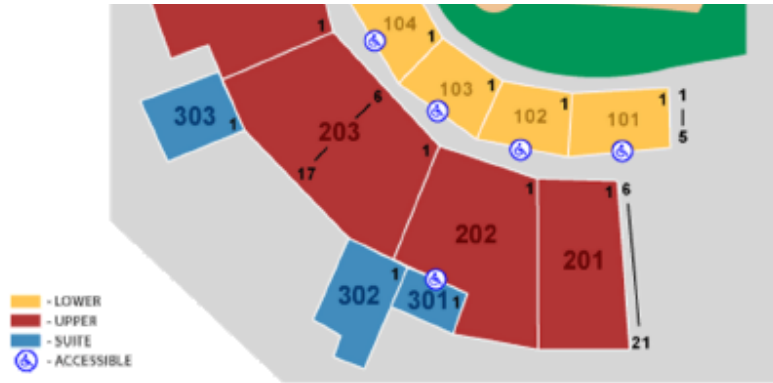

Floyd Stadium

Murphy Center/Monte Hale Arena

Reese Smith, Jr. Field

Printed on February 10, 2012

Original URL: <http://www.goblueraiders.com/content.cfm/id/151>