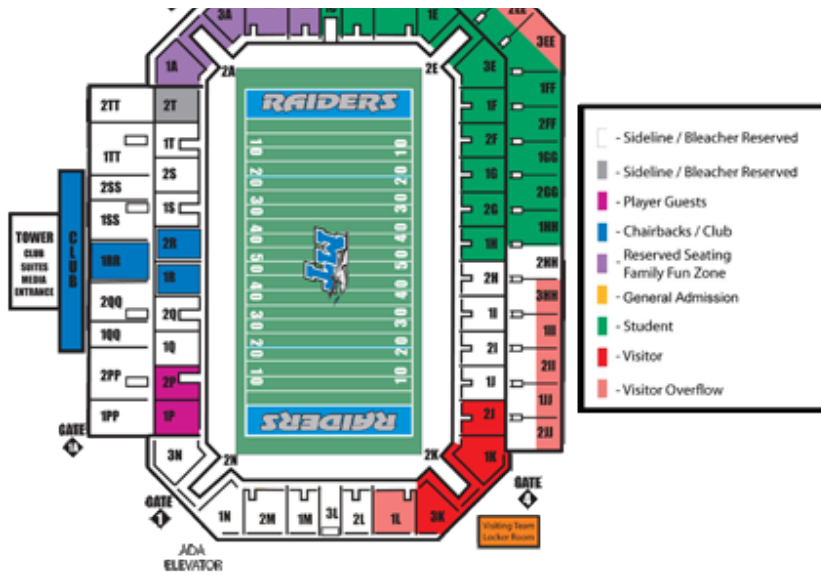

Murphy Center/Monte Hale Arena