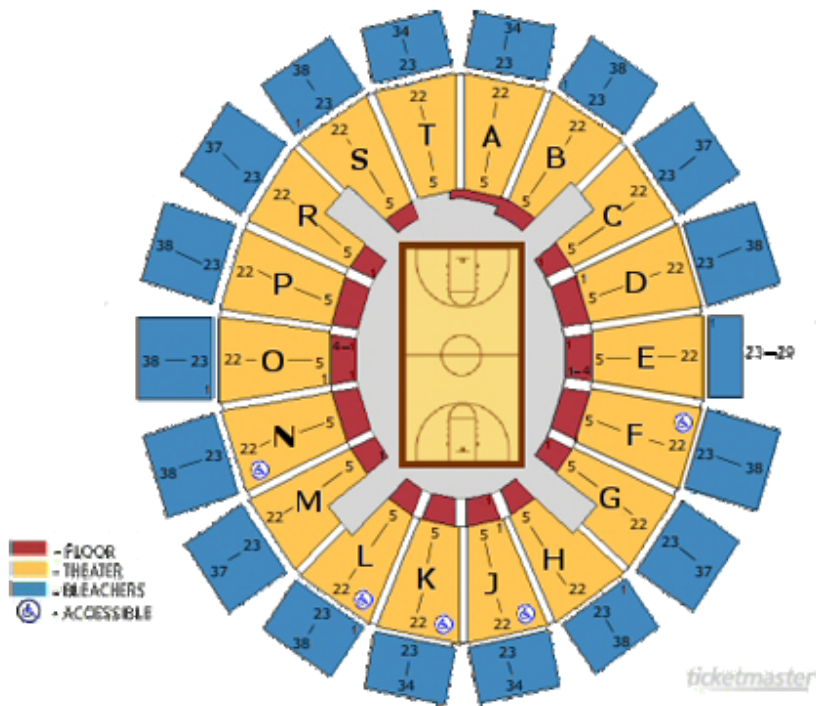

Reese Smith, Jr. Field