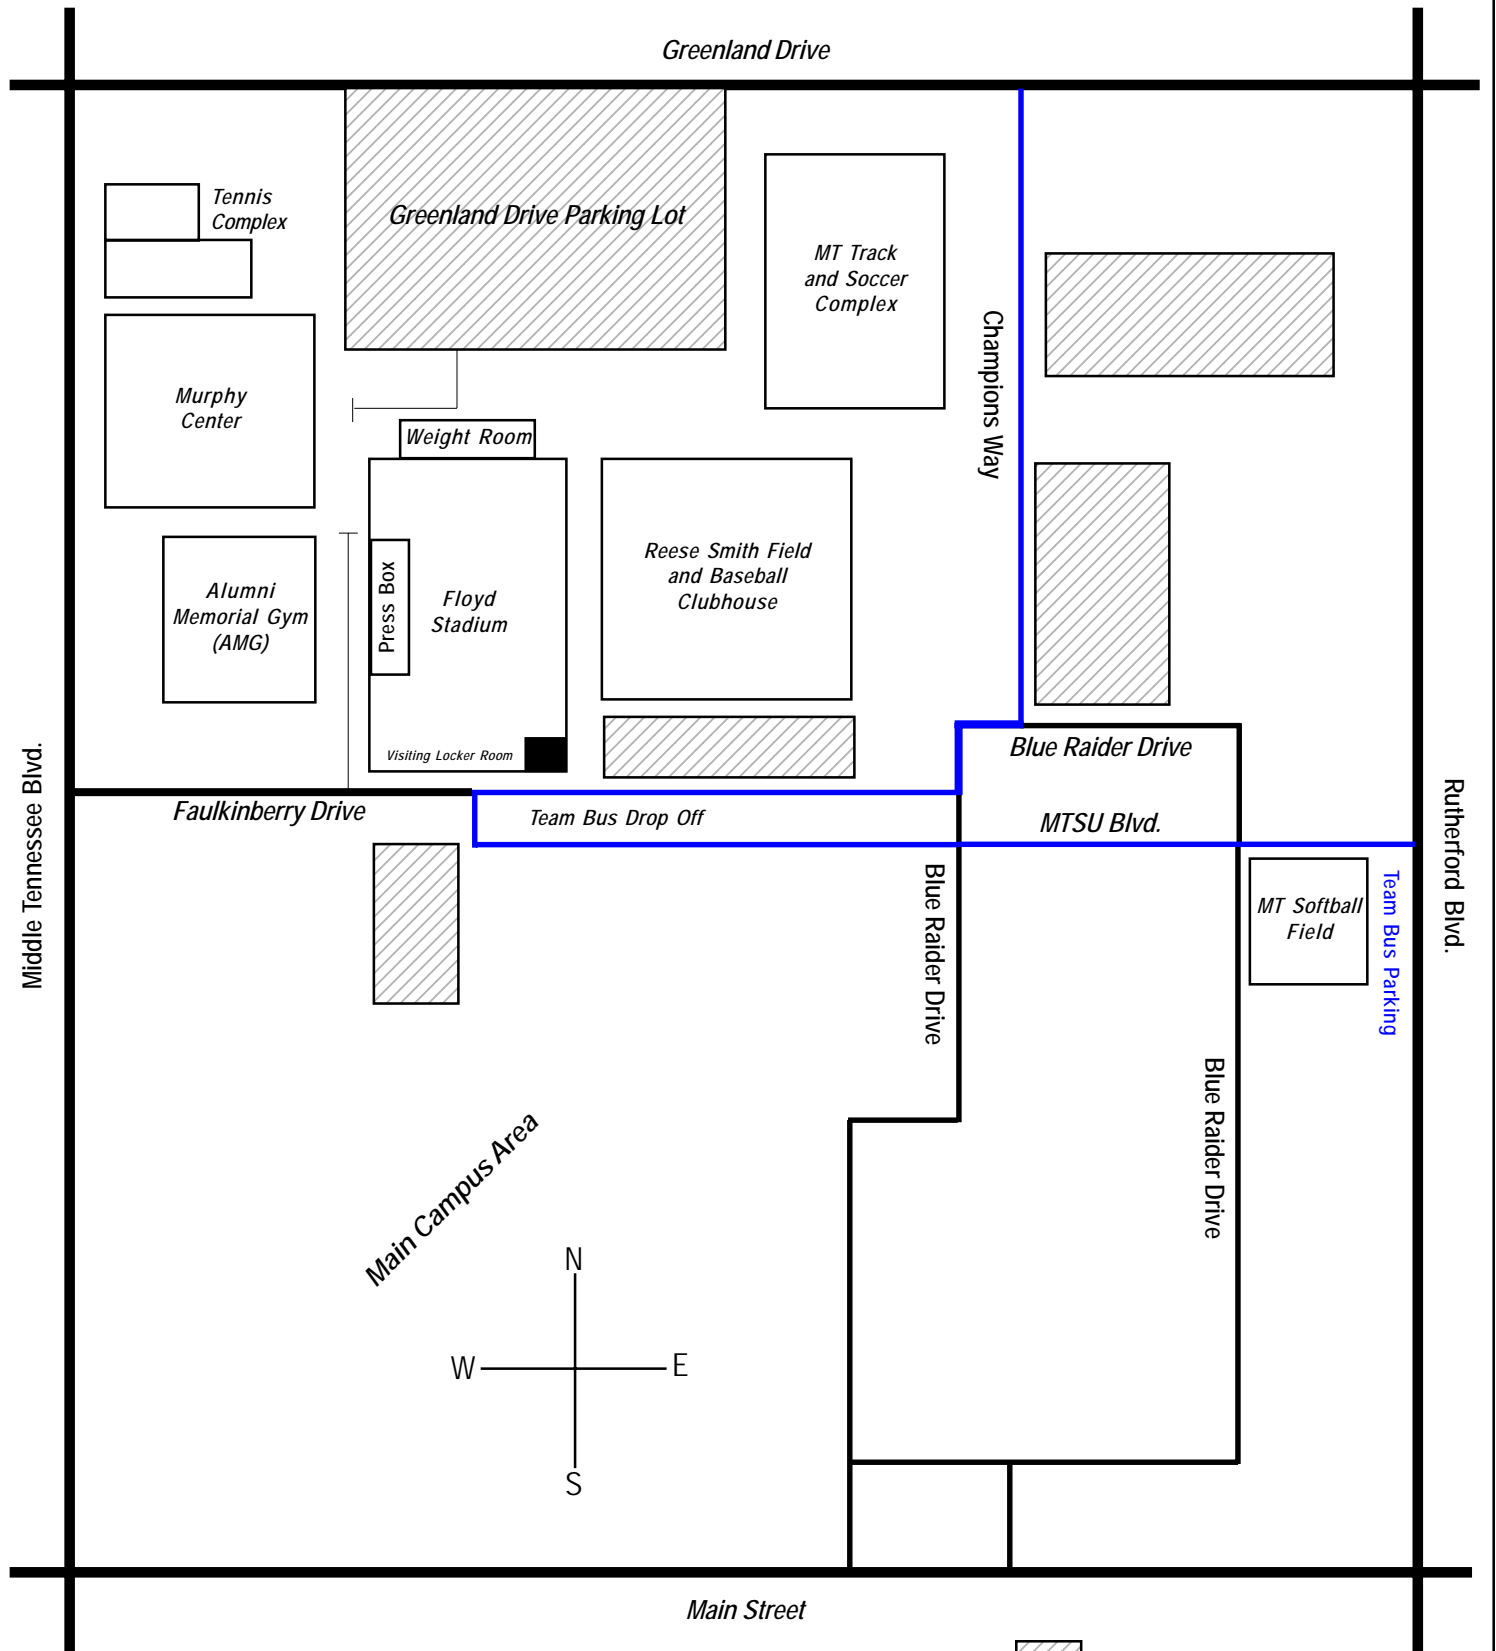

FACILITIES MAP

Complex Locations • Parking Info

Parking