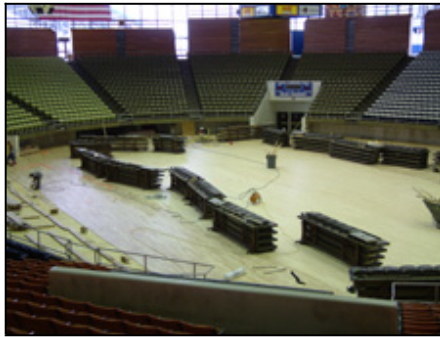

July 22, 2003

Photo Gallery of Murphy Center Floor Pt. 3

MT Media Relations

A wide shot of the new court.

Another Angle

The new flooring is made of maple hardwood.

Floor level shot.

Another floor level shot.

Workers have almost completed installation and look to paint the floor in the next few weeks.

Printed on February 10, 2012

Original URL: <http://www.goblueraiders.com/content.cfm/id/2104>