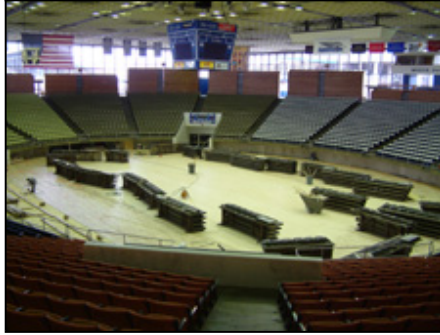

July 22, 2003

Photo Gallery of Murphy Center Floor Pt. 3

MT Media Relations

A wide shot of the new court.

Another Angle

The new flooring is made of maple hardwood.

Floor level shot.

Another floor level shot.

Workers have almost completed installation and look to paint the floor in the next few weeks.

Printed on February 10, 2012

Original URL: <http://www.goblueraiders.com/content.cfm/id/2104>