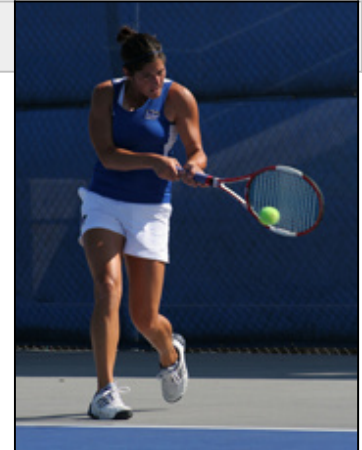

At No. 1 singles, Middle Tennessee's 47th-ranked Hala Sufi went up a set by fell in a supertiebreaker, 6-4, 2-6, 8-10 to Somers.

"We've been working really hard on doubles and it showed," head coach Alison Ojeda said. "We were excited and thrilled [after winning the doubles] and maybe felt like we won the match, but against top teams you can't do that. But we've made progress, but we let a crucial opportunity slip away. It will certainly help us going into this weekend."

Middle Tennessee hosts 27th-ranked Virginia Friday at 1 p.m. at the Racquet Club of Murfreesboro.

#49 Ole Miss 4, Middle Tennessee 3

SINGLES

1. Ilona Somers (UM) def. (47) Hala Sufi (MT), 4-6, 6-2, 10-8
  2. Kseniia Tokarieva (UM) def. [Ann-Kristin Siljestrom](#) (MT), 6-2, 6-0
  3. Nika Koukhartchouk (UM) def. [Stephanie Parkison](#) (MT), 6-2, 6-0
  4. Soledad Podlipnik (UM) def. [Elvira Yusupova](#) (MT), 6-1, 6-2
  5. Carlin Cochran (UM) def. [Pooja Kommireddi](#) (MT), 6-2, 6-3
  6. [Claudia Szabo](#) (MT) def. Sarah Sabin (UM), default
2. Order of Finish: 6,2,3,4,5*,1

DOUBLES

1. Sufi-Siljestrom (MT) def. Somers-Tokarieva (UM), 8-3
  2. Parkison-Yusupova (MT) def. Cochran-Sabin (UM), 8-6
  3. Koukhartchouk-Podlipnik (UM) def. Kommireddi-Szabo (MT), 8-2
2. Order of Finish: 3,1,2*

Hala Sufi won in doubles but lost in three sets in singles, as the Blue Raiders dropped a 5-2 decision to the 49th-ranked Rebels. (Bradley Lambert)

Printed on February 10, 2012

Original URL: <http://www.goblueraiders.com/content.cfm/id/23919>