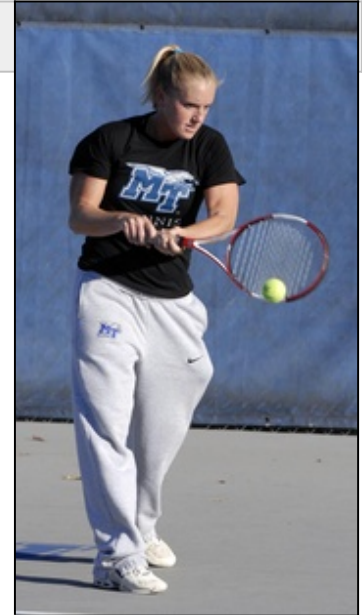

Hartmann took her match 6-4, 6-2 over Pozo to clinch the match. Then Chemin defeated Rhodes 6-2, 6-4.

Finishing up action for Middle Tennessee were Parkison and Kommireddi who won their respective matches. Parkison defeated Johansson in a super tie-breaker 7-5, 46-, 10-5 while Kommireddi won 6-0, 6-2 over Pence.

The Blue Raiders will be back in action tonight at 5 p.m. when it faces UT-Chattanooga. Live Stats will be available on www.goblueraiders.com. Admission to the Racquet Club is free.

Singles

1. [Stephanie Parkison](#) (MT) def. Linda Johansson (BEL) 7-5, 4-6, 10-5
2. A.K. Siljestrom (MT) def. Whitnie Warren (BEL) 6-4, 6-3
3. [Shannon Hartmann](#) (MT) def. Tatiana Pozo (BEL) 6-4, 6-2
4. [Elvira Yusupova](#) (MT) def. Lindsay Bennett (BEL) 6-0, 6-2
5. [Marlene Chemin](#) (MT) def. Katie Rhodes (BEL) 6-2, 6-4
6. [Pooja Kommireddi](#) (MT) def. Kelly Pence (BEL) 6-0, 6-2

Doubles

1. A.K. Siljestrom/[Elvira Yusupova](#) (MT) def. Linda Johansson/Tatiana Pozo (BEL) 8-4
2. [Stephanie Parkison](#)/[Shannon Hartmann](#) (MT) def. Whitnie Warren/Katie Rhodes (BEL) 8-6
3. [Marlene Chemin](#)/[Pooja Kommireddi](#) (MT) def. Abby Leatherwood/Kelly Pence (BEL) 8-4

Match Notes:

Belmont University 1-2

Middle Tennessee 1-6

Order of finish: Doubles (3,1,2); Singles (4,2,3,5,1,6)

Freshman Shannon Hartmann clinched the match for Middle Tennessee on Tuesday. ()