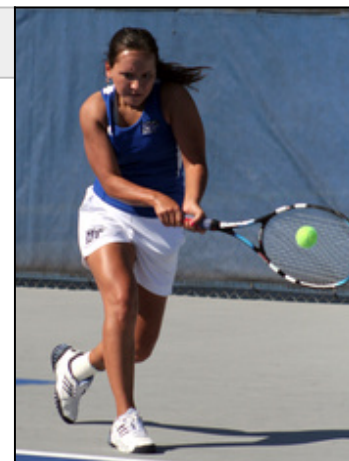

The Sycamores' Sarah Meghoufel and Fadzai Masiyazi clinched the point with a win over sophomore [Stephanie Parkison](#) and freshman [Shannon Hartmann](#) 8-4 in three singles.

In singles action, No. 49 Migan defeated Siljestrom 6-3, 6-3 in No. 1 singles while Parkison fell to Meghoufel 6-4, 6-4 in No. 2 singles. In No. 4 singles, Szabo lost her match with Masiyazi 6-2, 6-1.

Chemin was the only Blue Raider to force a third set as she fell to Petrovych 1-6, 6-3, 6-4 in No. 5 singles.

Middle Tennessee will be back in action on Wednesday, Feb. 20 when it travels to Nashville, Tenn., to play Vanderbilt at 2:30 p.m.

Singles

1. #49 Jennifer Migan (INDST) def. A.K. Siljestrom (MT) 6-3, 6-3
2. Sarah Meghoufel (INDST) def. [Stephanie Parkison](#) (MT) 6-4, 6-4
3. [Elvira Yusupova](#) (MT) def. Joanne Schickerling (INDST) 6-4, 6-2
4. Fadzai Masiyazi (INDST) def. [Claudia Szabo](#) (MT) 6-2, 6-1
5. Valeriia Petrovych (INDST) def. [Marlene Chemin](#) (MT) 1-6, 6-3, 6-4
6. [Andrea Herrera](#) (MT) def. Marie Caujolle (INDST) 6-3, 6-2

Doubles

1. #24 Jennifer Migan/Joanne Schickerling (INDST) def. A.K. Siljestrom/[Elvira Yusupova](#) (MT) 8-4
2. [Claudia Szabo](#)/[Marlene Chemin](#) (MT) def. Marie Caujolle/Valeriia Petrovych (INDST) 8-5
3. Sarah Meghoufel/Fadzai Masiyazi (INDST) def. [Stephanie Parkison](#)/[Shannon Hartmann](#) (MT) 8-4

Match Notes:

Middle Tennessee 3-7

Indiana State 1-3

T-3:30 A-47

Junior Elvira Yusupova led Middle Tennessee on Saturday with her win over Indiana State's Joanne Schickerling. ()