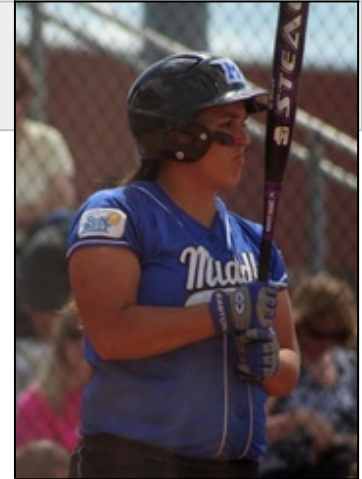

Western Kentucky took a 3-2 lead in the top of the 5th inning but should have scored more if not for a great defensive play by Middle Tennessee. Terri Ellingsworth and Boucher singled to start the inning, bringing up Lindsey Antone. The right fielder drove a RBI to centerfield, scoring Ellingsworth, but Boucher was out at home plate after a tremendous throw from Abel.

The Blue Raiders rebounded to take a 6-3 lead in the bottom of the 5th inning off Cerda's three-run blast. Senior Cline was hit by a pitch before senior Mielke beat out a bunt to the pitcher to put two runners on base. Davis reached on a fielders choice and Abel drove a RBI single up the middle to tie the game at three runs apiece, bringing up Cerda. The first baseman nailed her first pitch well over the fence in left field for her fourth homerun of the season to give the Blue Raiders the advantage.

The Middle Tennessee athletic department would like send a special thanks to senior's [Ashley Cline](#), [Whitney Darlington](#), [Amy Candioto](#) and [Katie Mielke](#) for their contributions to Blue Raider softball and the entire Middle Tennessee State University community.

The Blue Raiders return to action for the opening round of the Sun Belt Conference Tournament against the Florida International Golden Panthers in Troy, Ala. on Wednesday at 12:30 PM.

Junior Justine Cerda was 2-for-3 with a homerun, three RBI and a run scored to lead the Blue Raiders to victory in their final home game of the season (MT)

Printed on May 22, 2012

Original URL: <http://www.goblueraiders.com/content.cfm/id/31660>