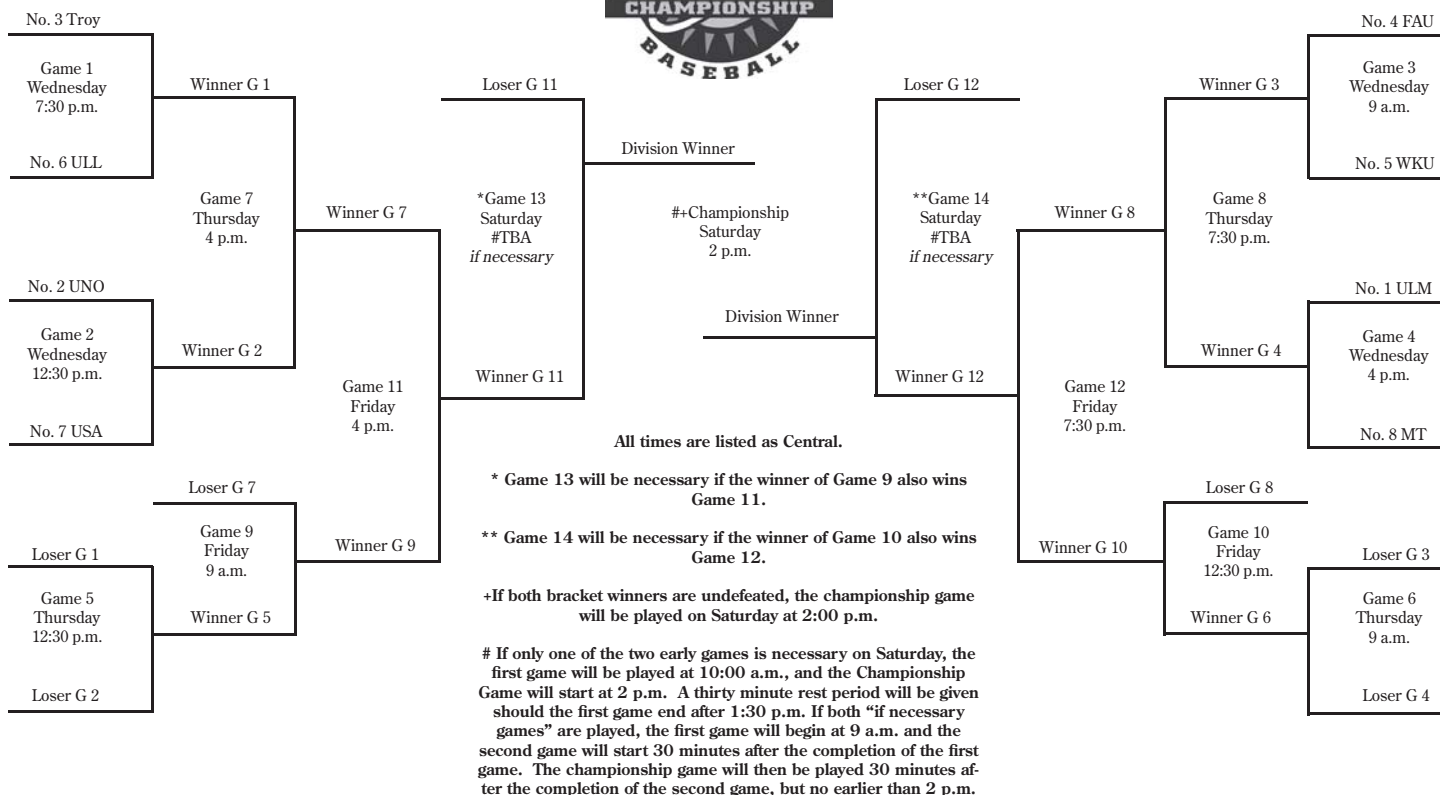

2008 Sun Belt Baseball Championship

Wednesday-Saturday, May 21-24
M.L. "Tigue" Moore Field • Lafayette, Louisiana
Host Institution: Louisiana-Lafayette

Determination of Tournament Seeds

The final conference standings will determine seeded positions for the first round of the tournament. In the event of a two-way tie in the standings, the following tiebreaker system will be used — in order — until the tie is broken: