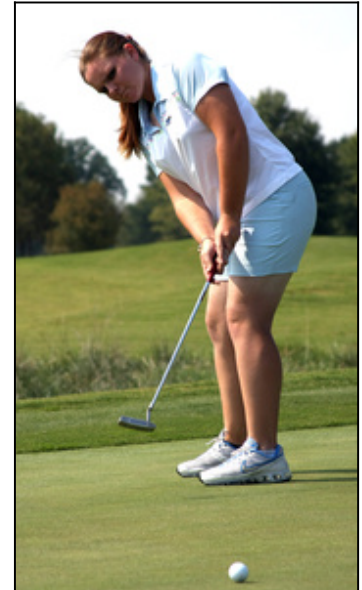

Freshman [Steph Gough](#) shot 16-over 235 to lead Middle Tennessee. She shot 6-over 79 in the final round and tied for 23rd overall with a three-round 235. The Blue Raiders had two top 30 finishers in the 75-player field but they finished eighth overall with a three-round total 945.

Sophomore [Morgan Hale](#) tied for 28th overall with an 18-over 237, followed by freshman [Karisa Akin](#) who tied for 32nd with a 238 as the top three finishers for Middle Tennessee were a pair of freshmen and a sophomore.

Akins had Middle Tennessee's best round with a 3-over 76 in Tuesday's final round. It also proved to be her best round of the two-day, 54-hole event.

Senior [Mallory Bishop](#) tied for 41st overall followed by [Leigh Wilkins](#) at 59th.

McHaney/Morehead Invitational Rawls Course, Par-73

Final Team Scores

1. 1 UALR 303-308-297 908 +32
2. 2 Baylor 302-305-306 913 +37
3. T3 Texas Tech 303-307-310 920 +44
4. T3 Colorado 313-301-306 920 +44
5. 5 Nebraska 312-303-307 922 +46
6. 6 Missouri 315-310-303 928 +52
7. 7 Kansas 313-316-314 943 +67
8. **8 Middle Tennessee 317-308-320 945 +69**
9. 9 Redlands CC 322-310-326 958 +82
10. 10 North Texas 315-326-318 959 +83
11. 11 Kansas State 337-312-314-963 +87
12. 12 Texas-San Antonio 325-313-328 966 +90
13. 13 Sam Houston St. 334-315-319 968 +92

8 MT Scores 945

1. T23 [Steph Gough](#) 73-83-79 235 +16
   T28 [Morgan Hale](#) 81-74-82 237 +18
   T32 [Karisa Akin](#) 83-79-76 238 +19
   T41 [Mallory Bishop](#) 80-76-83 239 +20
   T59 [Leigh Wilkins](#) 83-79-84 246 +27

Steph Gough tied for 23rd at the McHaney/Morehead Invitational. (B. Lambert)

Printed on February 10, 2012

Original URL: <http://www.goblueraiders.com/content.cfm/id/34553>