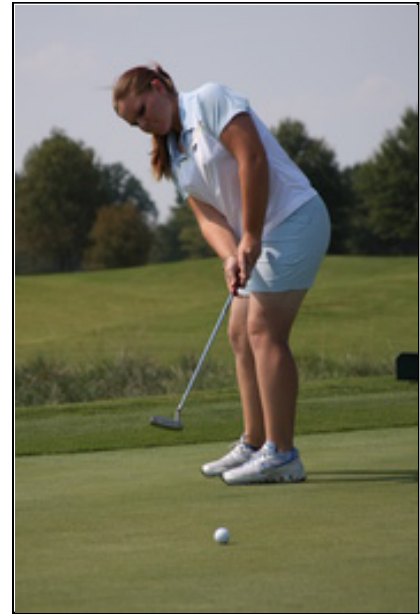

"I am proud of the way Steph played in rainy conditions," said Head Coach Chris Adams. "She was strong during one stretch of her round and I hope she can build on this effort."

Freshman **Olivia Love** is tied for 28th after carding a 77 that included one birdie in her first collegiate tournament. Fellow freshman **Ashley Haggard** had a 79 to tie for 48th.

Sophomore **Karisa Akin** fired an 82 to tie for 63rd, while freshman **Stephanie Smith** recorded an 86 to tie for 73rd.

"We are a very young team and this was their first tournament so I am pleased with the way they handled things today," said Adams. "They know we have to remain tough as more rain is expected tomorrow."

The Blue Raiders will play the second round of the three-round event on Saturday.

TEAM SCORES

1 Florida State Univ. +10 F +10 298 298
T2 UCF +13 F +13 301 301
T2 Coastal Carolina +13 F +13 301 301
4 Texas State +14 F +14 302 302
5 Chattanooga +15 F +15 303 303
6 Notre Dame, U. of +16 F +16 304 304
7 Kennesaw State +17 F +17 305 305
8 Augusta State +22 F +22 310 310
T9 Fla. International +23 F +23 311 311
T9 Kentucky, U. of (B) +23 F +23 311 311
T11 Middle Tennessee +24 F +24 312 312
T11 Miami, U. of +24 F +24 312 312
T13 Mississippi St. U. +26 F +26 314 314

Steph Gough is tied for fifth overall after first round of the Kentucky Invitational. ()