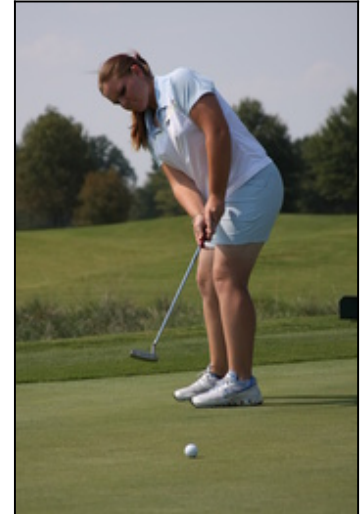

"I am proud of the way Steph played in rainy conditions," said Head Coach Chris Adams. "She was strong during one stretch of her round and I hope she can build on this effort."

Freshman [Olivia Love](#) is tied for 28th after carding a 77 that included one birdie in her first collegiate tournament. Fellow freshman [Ashley Haggard](#) had a 79 to tie for 48th.

Sophomore [Karisa Akin](#) fired an 82 to tie for 63rd, while freshman [Stephanie Smith](#) recorded an 86 to tie for 73rd.

"We are a very young team and this was their first tournament so I am pleased with the way they handled things today," said Adams. "They know we have to remain tough as more rain is expected tomorrow."

The Blue Raiders will play the second round of the three-round event on Saturday.

TEAM SCORES

1 Florida State Univ. +10 F +10 298 298
T2 UCF +13 F +13 301 301
T2 Coastal Carolina +13 F +13 301 301
4 Texas State +14 F +14 302 302
5 Chattanooga +15 F +15 303 303
6 Notre Dame, U. of +16 F +16 304 304
7 Kennesaw State +17 F +17 305 305
8 Augusta State +22 F +22 310 310
T9 Fla. International +23 F +23 311 311
T9 Kentucky, U. of (B) +23 F +23 311 311
T11 Middle Tennessee +24 F +24 312 312
T11 Miami, U. of +24 F +24 312 312
T13 Mississippi St. U. +26 F +26 314 314
T13 Princeton University +26 F +26 314 314
15 Kentucky, U. of +30 F +30 318 318

MT Scores

T5 [Steph Gough](#) +2 (74)
T28 [Olivia Love](#) +5 (77)
T48 [Ashley Haggard](#) +7 (79)
T63 [Karisa Akin](#) +10 (82)
T73 [Stephanie Smith](#) +14 (86)

Steph Gough is tied for fifth overall after first round of the Kentucky Invitational. ()