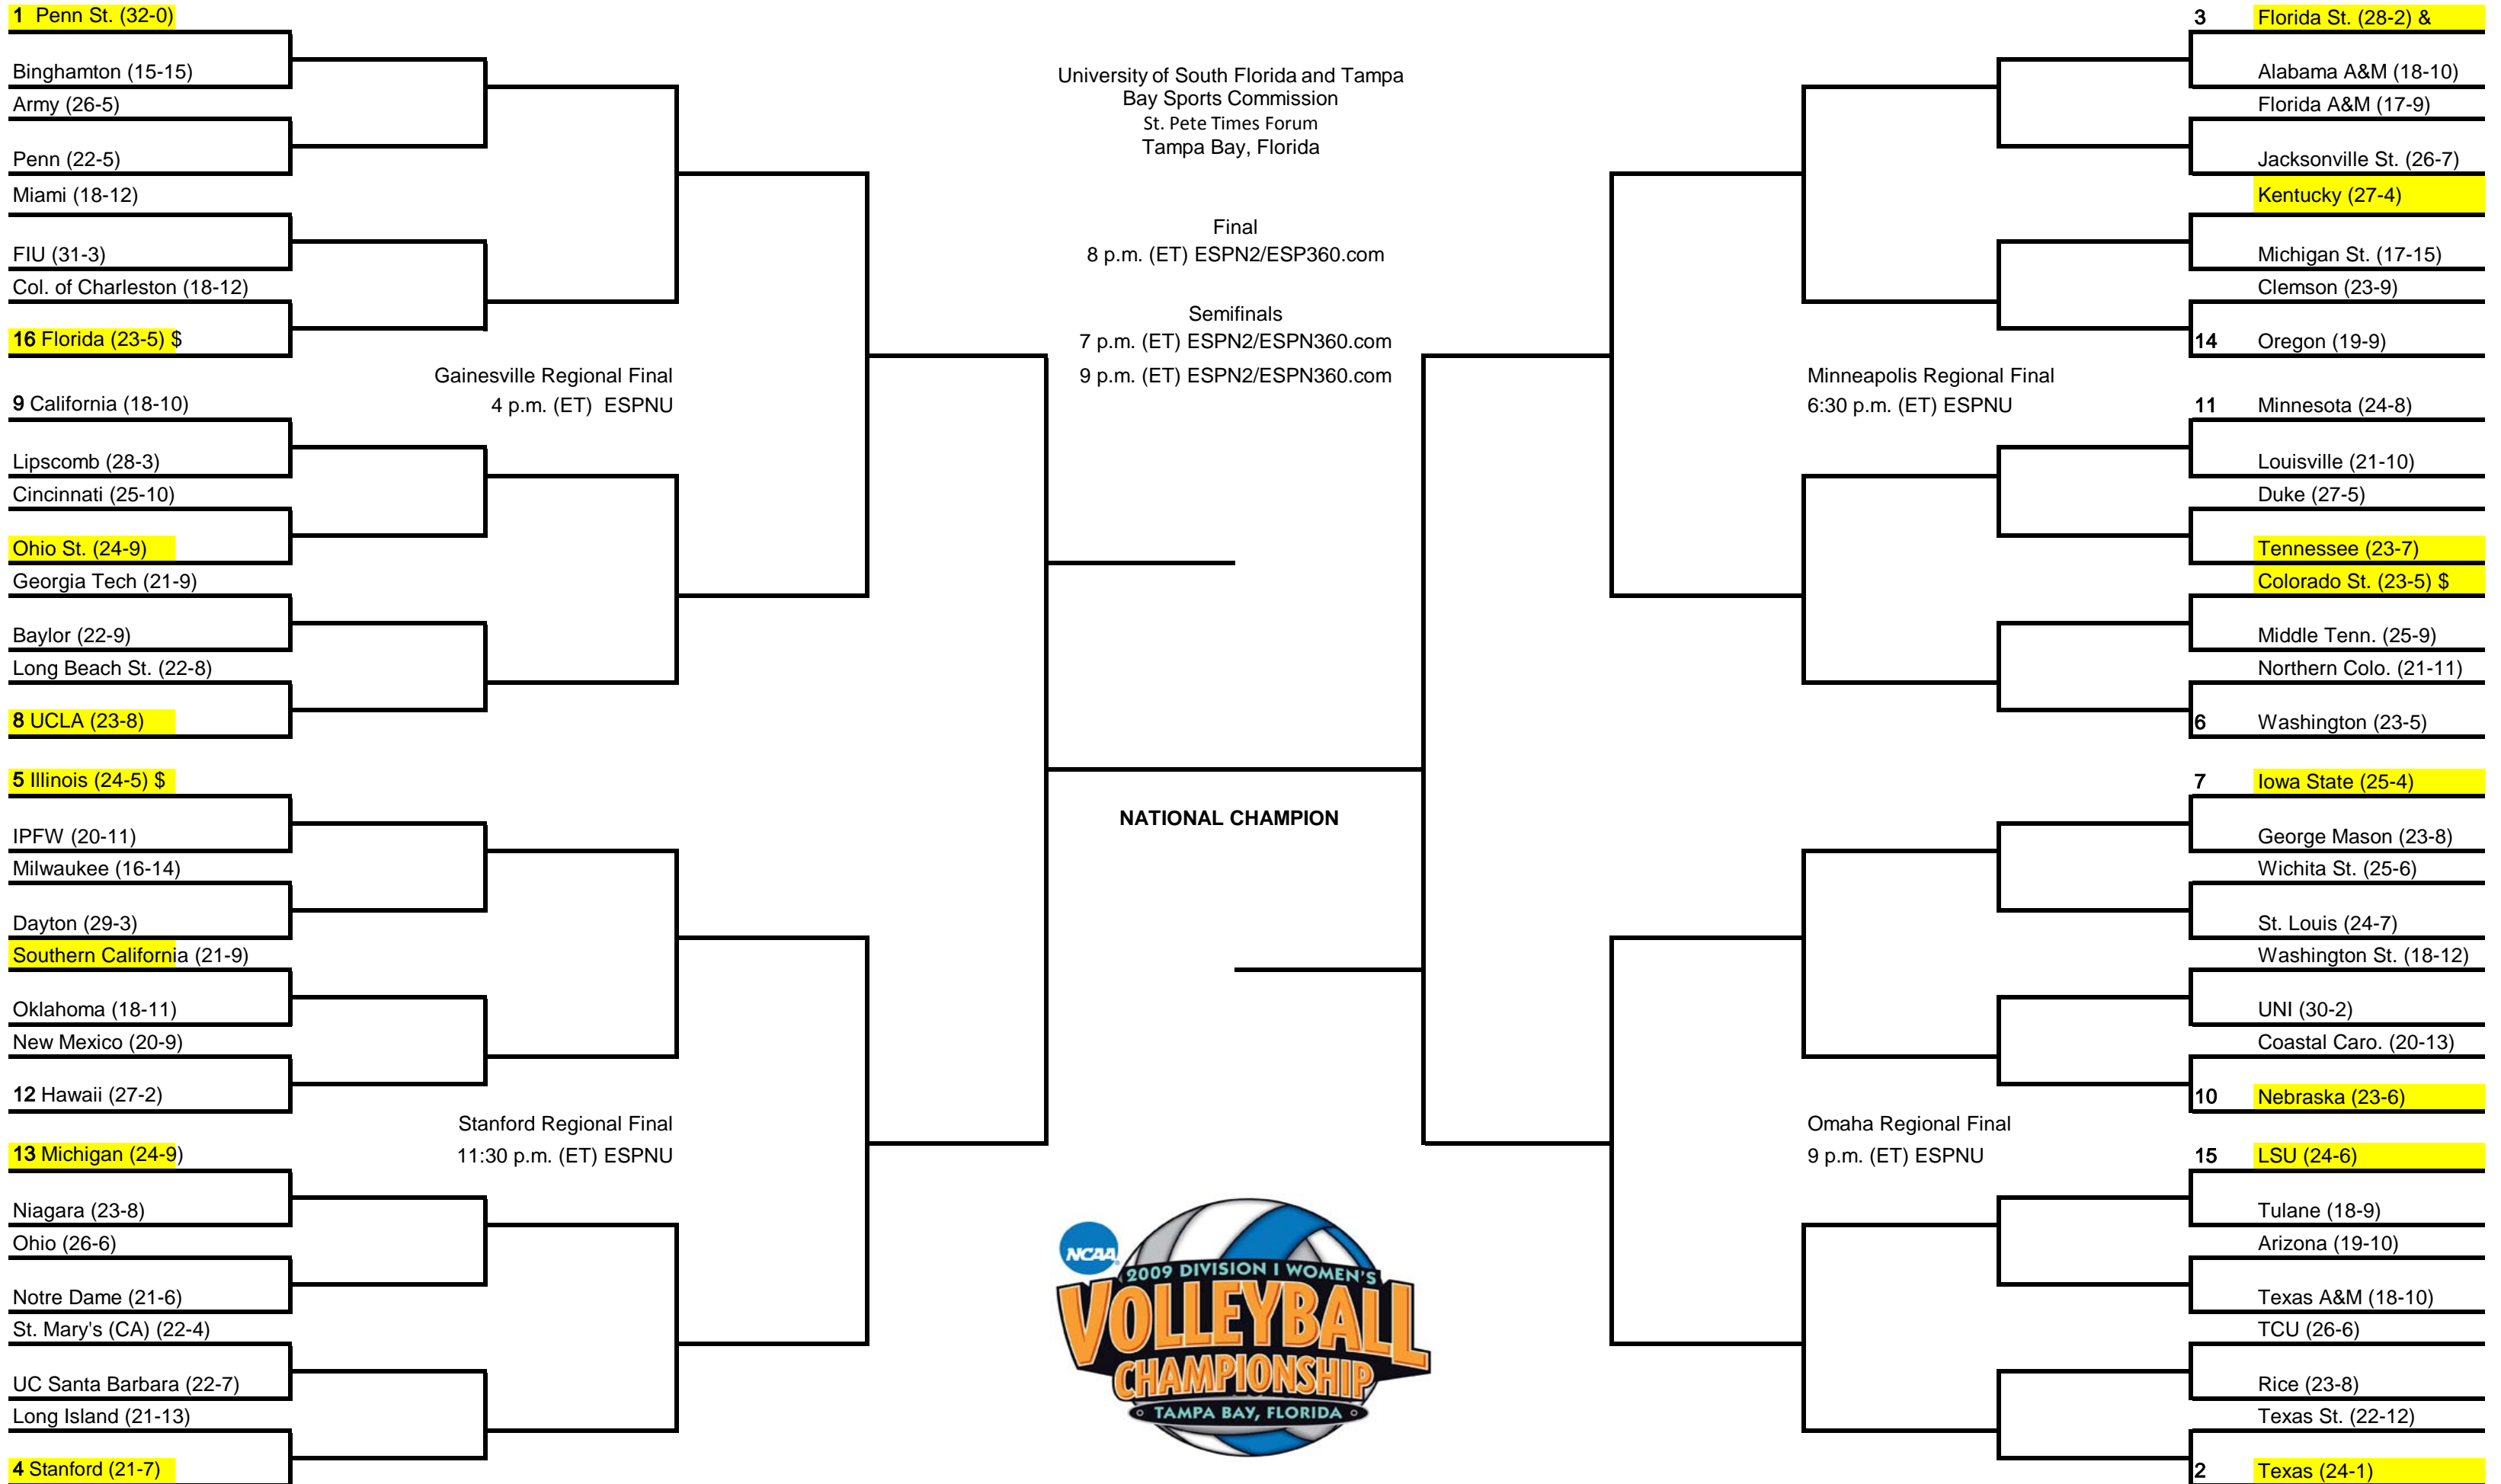

2009 Division I Women's VOLLEYBALL CHAMPIONSHIP

First and Second Rounds
December 3-4, 4-5 or 5-6

Regionals
December 11-12

Semifinals
December 17

National Championship
December 19

Semifinals
December 17

Regionals
December 11-12

First and Second Rounds
December 3-4, 4-5 or 5-6

*First- and second-round matches will be played on the campus of one of the participating institutions.

- Yellow background** - First and Second Round Host
- \$** - First and Second Rounds Played Dec. 3-4
- &** - First and Second Rounds Played Dec. 5-6