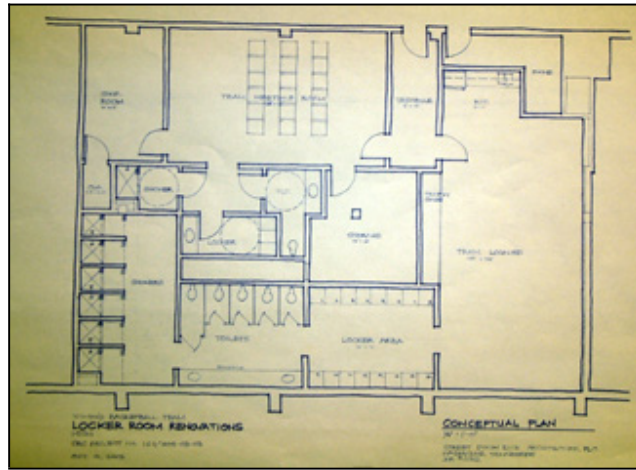

September 14, 2005

Women's Basketball Locker Room

May 2005 saw the completion of the newly-renovated women's basketball player lounge and locker room facility. Located inside the southwest corner of Murphy Center, the \$350,000 creation includes a spacious lounge area with kitchen, cable television and computer workstations.

Living Room

Meeting Room

Locker Room

Floor Plan

Printed on February 10, 2012

Original URL: <http://www.goblueraiders.com/content.cfm/id/4323>