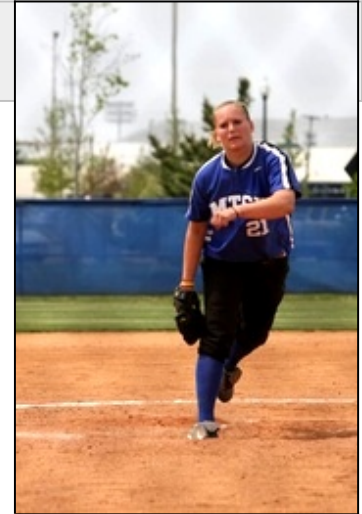

[Caitlin McLure](#) scored the first Blue Raider run, crossing the plate in the bottom of the first, from second on a [Kelsey Dortch](#) single.

Radford touched-up Jutson for a three-run homer opening a lead, 4-1. Middle Tennessee was not able to surmount a comeback.

Middle Tennessee had chances in the bottom fourth with Jessi Couch reaching on error and [Kaycee Popham](#) driving a single to right the side the infield. Both runners would advance on a wild pitch to Kristi Marquez. Marquez would battle Highlanders pitcher Heather Paquette for 12 pitches before striking out looking ending the frame.

Again in the sixth, Middle Tennessee would rally with one outs as [Corrie Abel](#) and [Natalie Ysais](#) lead off with singles bringing Couch to the plate with no outs. Couch's sac fly would bring home Abel from third and give the Lebanon, Tenn., native four RBIs for the day. No other runs would score.

In the seventh, [Kandra Singleton](#) legged out an infield and stole second, but she could not be brought home ending the game.

"Overall our hitting greatly improved as our strikeouts were cut in half from what we had been doing," said head coach Sue Nevar. "The homerun in the first game was exciting. In the second game we could not quite make the necessary adjustments to get the job

Lindsey Vander pitched 8.0 innings of work to lift the Blue Raiders to a 6-4 victory over the Boston College Eagles. The team would drop the second contest of the doubleheader 5-2 to the Radford

Highlanders. (Athletic Communications)