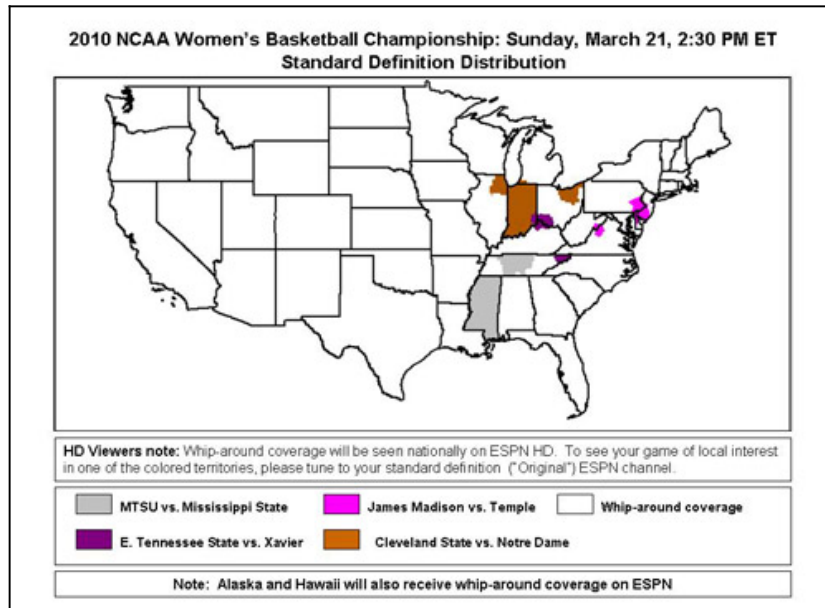

## ESPN releases coverage maps for NCAA tournament

The map below displays ESPN's home market protected games for Sunday afternoon's (1:30 PM) first-round NCAA tournament games. Areas that will see home market-protected games are color-coded. The rest of the country (white areas) will be part of ESPN's national telecast which will allow the viewer to see to the most compelling action from multiple games.

The color gray indicates the Middle Tennessee/Mississippi State game (midstate area and all of Mississippi).

If you are tuned to ESPNHD, you will only see the national telecast with whip-around coverage. To see the local market-protected game in its entirety, you must tune to your regular **standard definition** ESPN channel.