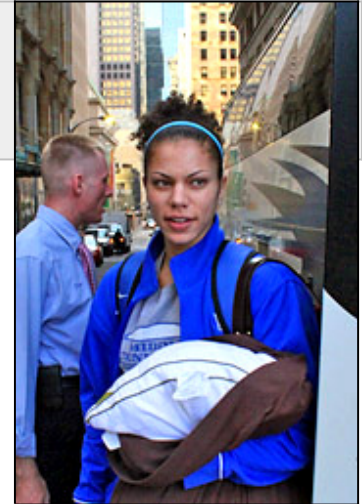

The Blue Raiders are 5-12 in their dozen previous NCAA Tournament appearances, following last year's heartbreaking 60-59 First Round loss at Michigan State. Middle Tennessee has made the 64-team field six times in the last seven years and four out of the last five seasons under head coach Rick Insell.

Mississippi State tallied a 19-12 overall record under head coach Sharon Fanning-Otis. Five different Bulldogs average in double figure scoring, as the squad garnered an at-large bid to the tournament.

The game will be broadcast nationally on ESPN with Pam Ward on play-by-play and Debbie Antonelli as the color analyst. The game can be seen in its entirety on standard definition ESPN in the Murfreesboro and midstate area (Comcast channel 11). ESPNHD (Comcast channel 202) will show "whip-around" coverage with games from the other regions also being telecast.

The Blue Raider Network and play-by-play voice Dick Palmer will also carry the game on four different stations. Radio stations picking up the broadcast will include WGNS (100.5 FM, 101.9 FM, 1450 AM), WMOT (89.5 FM), WBRY (96.7 FM, 1540 AM) and WNSR (560 AM).

All-American Alysha Clark steps off the bus after arriving at the hotel in Pittsburgh Friday. (Bradley Lambert)

Printed on May 23, 2012

Original URL: <http://www.goblueraiders.com/content.cfm/id/44854>